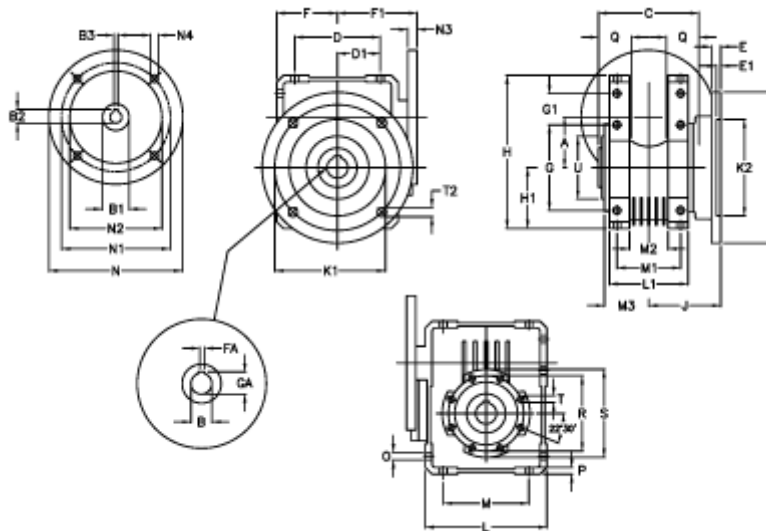

Article number: 392208604653036

Description: Worm Gear with Torque Limiter
W86 L2-UFC-46-P80 B5

Measures

A = 86.90	E = 15	H = 245.5	M = 144	N4 = 11,5	U = 110
B = 35	E1 = 6	H1 = 100.0	M1 = 101	O = 11.5	
B1 E7 = 19	F = 100	J = 110.5	M2 = 57	P = 11	
B2 = 21.8	F1 = 128	K = 210	M3 = 64.5	Q = 45	
B3 H9 = 6	FA = 10	K1 = 176	N = 200	R = 130	
C = 140	G = 144	K2 = 152	N1 = 165	S = 150	
D = 144.0	G1 = 45.5	L = 200	N2 = 130	T = M10x18	
D1 = 72.0	GA = 38.3	L1 = 125	N3 = 12.0	T2 = 12.5	